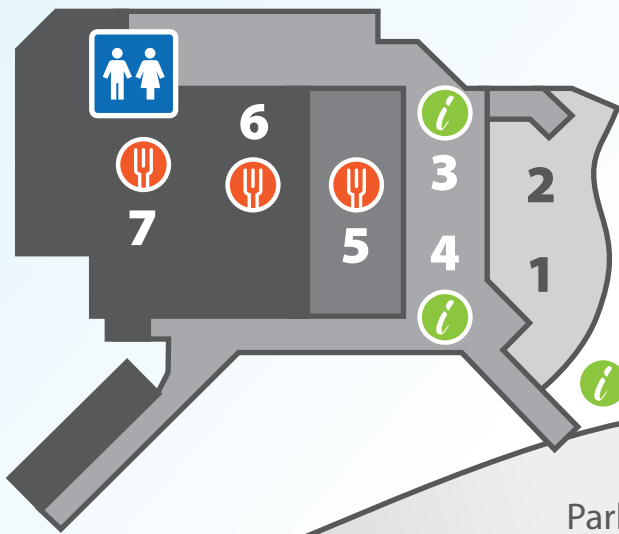

Main Lodge

Best Snow In Idaho™

Base Area Map

-  Ski Patrol
-  Restrooms
-  Information
-  Dining

MAIN LODGE

- 1 **Guest Services Plaza**
Season Passes • Lockers
Snowmobile Check-in
- 2 **Tickets**
- 3 **Ski & Ride School**
- 4 **Fall Line Shop**
Rentals • Demos • Retail
Cat Ski Check-in
- 5 **Smoky's Bar & Grill**
- 6 **Upper Lot Pub**
- 7 **Main Street Market & Espresso**

KIDS CENTER

- 8 **Kids Club • Daycare**
- 9 **Ski School Quick Desk**
- 10 **AWeSOMe! Adaptive**

Parking

Bluebird Express

Lesson Meeting Area

Drive-Up Kids Center

Easy Street Triple

Easy Street (Beginner Zone)

Easy Rider Conveyor

Lower Parking