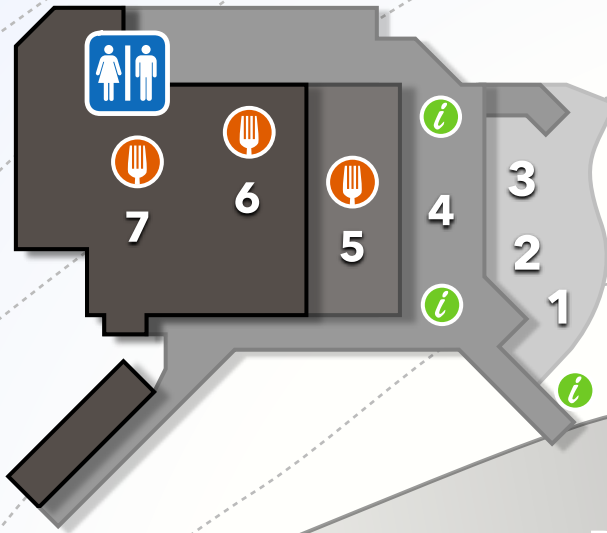

BASE AREA MAP

-  Ski Patrol
-  Restrooms
-  Information
-  Dining

Bluebird Express

Lesson Meeting Area

Easy Street (Beginner Zone)

Lower Parking >

Best Snow In Idaho

Main Lodge

Guest Services Plaza

Parking

MAIN LODGE

- 1 - Guest Services Plaza
Season Passes • Lockers
Cat Ski Reservations
- 2 - Ski & Ride School
- 3 - Tickets
- 4 - Fall Line Shop
Rentals • Demos • Retail
Cat Ski Adventures
- 5 - Smoky's Restaurant
- 6 - Side Stash Cafe
- 7 - Main Street Market & Eatery